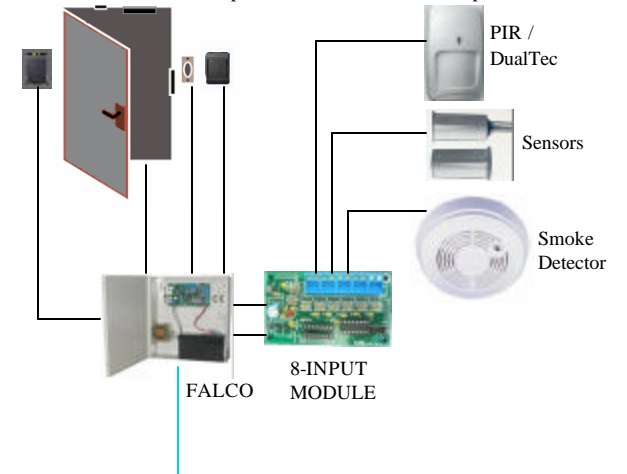

FALCO IP CARD ACCESS SYSTEMS ARCHITECTURE

1 Door Controller Controlling 8-Floor Lift Access. Additional 8-Output Module will be needed for controlling 16- Floor. Maximum is 64 Floors.

1 Door Controller Controlling 1 door. At the same time able to Arm/Disarm alarm at the reader by swiping of cards. Additional 8- Input Module will provides input for alarm monitoring system. Maximum numbers of input can be connected is 64 input.

ETHERNET TCP/IP NETWORK CONNECTION LAN/WAN

1 Door Controller Controlling 1 Door In and Our.

2 Door Controller with additional Expansion Board. Controlling 2 door

1 Door Controller Controlling Turn-Stile

1 Door Controller Controlling Car Barrier