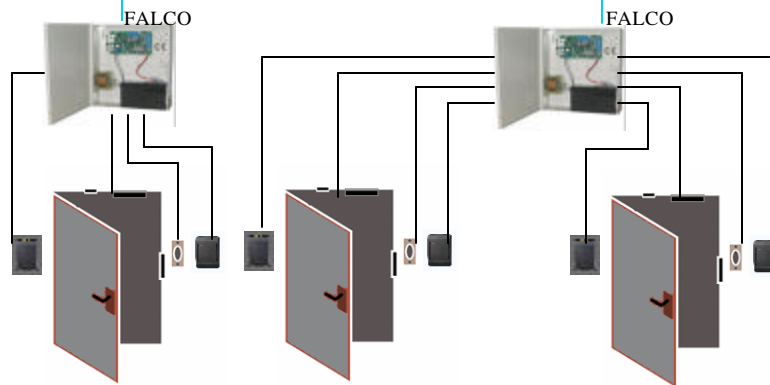

FALCO IP CARD ACCESS SYSTEMS ARCHITECTURE

1 Door Controller Controlling 8-Floor Lift Access. Additional 8-Output Module will be needed for controlling 16- Floor. Maximum is 64 Floors.

1 Door Controller Controlling 1 door. At the same time able to Arm/Disarm alarm at the reader by swiping of cards. Additional 8- Input Module will provides input for alarm monitoring system. Maximum numbers of input can be connected is 64 input.

ETHERNET TCP/IP NETWORK CONNECTION LAN/WAN

1 Door Controller Controlling 1 Door In and Our.

2 Door Controller with additional Expansion Board. Controlling 2 door

1 Door Controller Controlling Turn-Stile

1 Door Controller Controlling Car Barrier