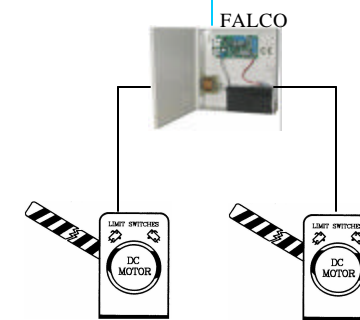

FALCO IP CARD ACCESS SYSTEMS ARCHITECTURE

1 Door Controller Controlling 8-Floor Lift Access. Additional 8-Output Module will be needed for controlling 16- Floor. Maximum is 64 Floors.

1 Door Controller Controlling 1 door. At the same time able to Arm/Disarm alarm at the reader by swiping of cards. Additional 8- Input Module will provides input for alarm monitoring system. Maximum numbers of input can be connected is 64 input.

ETHERNET TCP/IP NETWORK CONNECTION LAN/WAN

1 Door Controller Controlling 1 Door In and Our.

2 Door Controller with additional Expansion Board. Controlling 2 door

1 Door Controller Controlling Turn-Stile

1 Door Controller Controlling Car Barrier