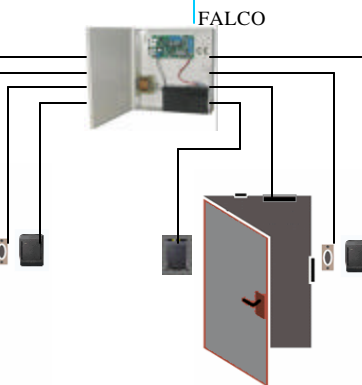

FALCO IP CARD ACCESS SYSTEMS ARCHITECTURE

1 Door Controller Controlling 8-Floor Lift Access. Additional 8-Output Module will be needed for controlling 16- Floor. Maximum is 64 Floors.

1 Door Controller Controlling 1 door. At the same time able to Arm/Disarm alarm at the reader by swiping of cards. Additional 8- Input Module will provides input for alarm monitoring system. Maximum numbers of input can be connected is 64 input.

ETHERNET TCP/IP NETWORK CONNECTION LAN/WAN

1 Door Controller Controlling 1 Door In and Our.

2 Door Controller with additional Expansion Board. Controlling 2 door

1 Door Controller Controlling Turn-Stile

1 Door Controller Controlling Car Barrier