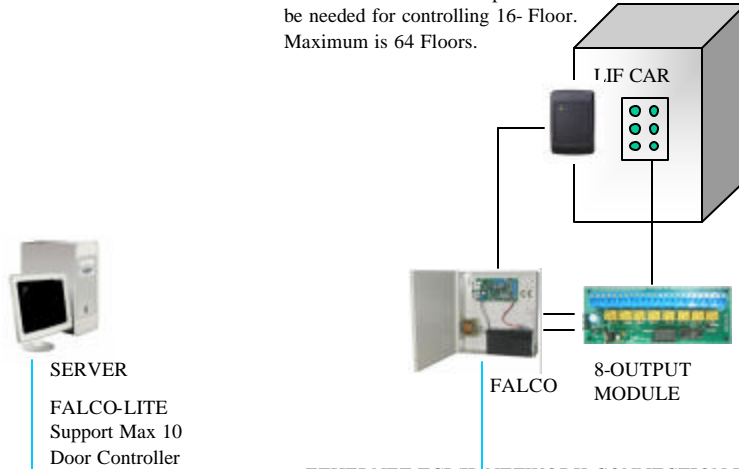

FALCO IP CARD ACCESS SYSTEMS ARCHITECTURE

1 Door Controller Controlling 8-Floor Lift Access. Additional 8-Output Module will be needed for controlling 16- Floor. Maximum is 64 Floors.

1 Door Controller Controlling 1 door. At the same time able to Arm/Disarm alarm at the reader by swiping of cards. Additional 8- Input Module will provides input for alarm monitoring system. Maximum numbers of input can be connected is 64 input.

ETHERNET TCP/IP NETWORK CONNECTION LAN/WAN

1 Door Controller Controlling 1 Door In and Our.

2 Door Controller with additional Expansion Board. Controlling 2 door

1 Door Controller Controlling Turn-Stile

1 Door Controller Controlling Car Barrier